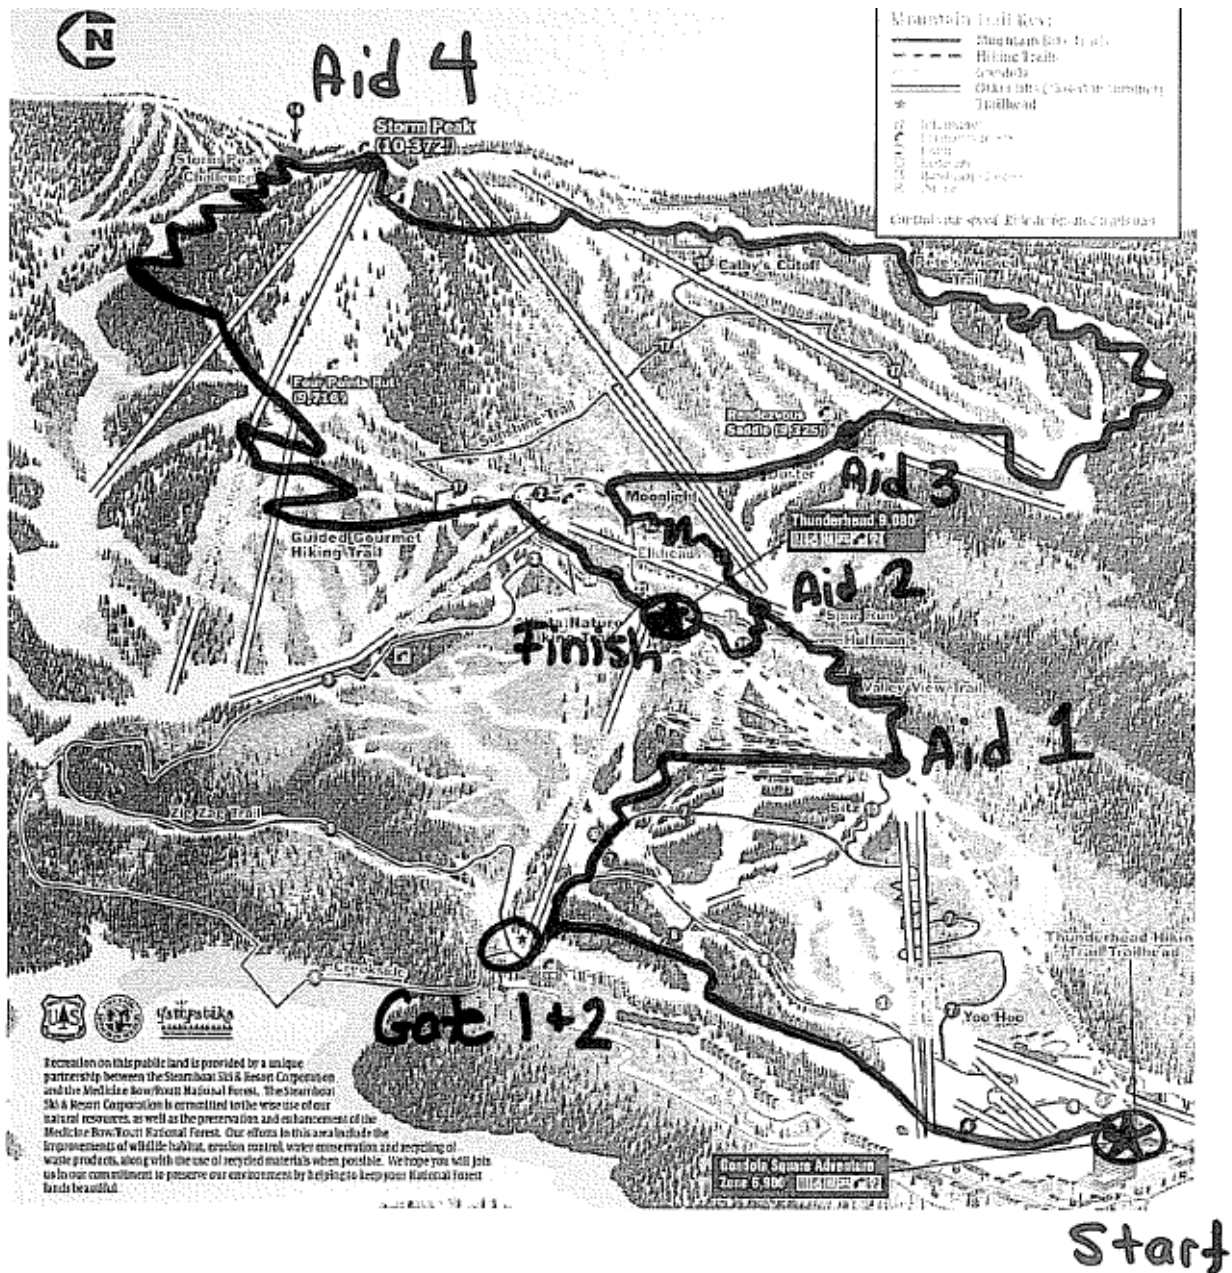

## Mt. Werner Classic Course Map & Course Description

### COURSE DESCRIPTION

5 Mile and 12 Mile Course – Zig Zag to Yoo Hoo to Valley View Trail

5 Mile – LEFT at Aid Station 2 – Vertical 2,180 Feet  
Up Spur Run Service Road, onto Huffman's Trail to the top of the Gondola

12 Mile – RIGHT at Aid Station 2 – Vertical 3,472 Feet  
Down Spur Run Trail, Left onto Moonlight, Right onto Elkhead Trail, Right onto Duster to Pete's Wicked Trail to Storm Peak Challenge down to the top of the Gondola